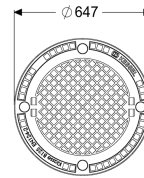

## Cover plate Class B, grey iron with concrete filling

### Description

Cover plate for manhole systems for underground installation

#### Dimensions

Net weight: 53,5 kg  
Gross weight: 53,5 kg  
Packaging dimension: length  
Packaging dimension: width  
Packaging dimension: height