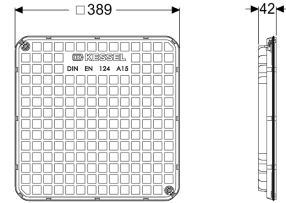

Cover plate black, surface water resist., 384x384 mm

Article information

Item no.: 83050
 GTIN: 4026092002797
 Price group: 30

Description

Cover plate for backwater valves and lifting stations with telescopic upper section for installation in the floor slab

Variant

Seal: yes

General characteristics

Colour: black
 Material: Polymer
 Odour trap: no

Dimensions

Net weight: 3,01 kg
 Gross weight: 3,17 kg
 Packaging dimension: length
 Packaging dimension: width
 Packaging dimension: height

Coverage features

Type: surface water resistant
 Load class: A 15 (EN 124) / L 15 (EN 1253-1)