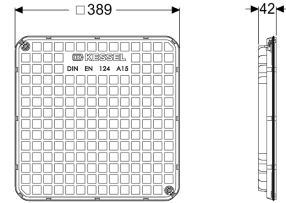

## Cover plate black, surface water resist., 384x384 mm

#### Dimensions

Net weight: 3,01 kg  
 Gross weight: 3,17 kg  
 Packaging dimension: length  
 Packaging dimension: width  
 Packaging dimension: height