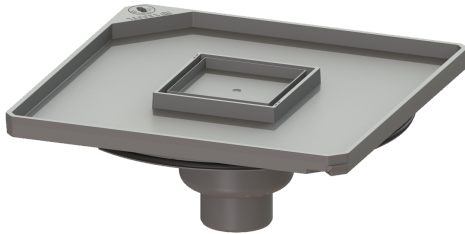

Cover plate 366 x 366 mm high drain body, 50mm odour trap, tilea.

Article information

Item no.: 830055
GTIN: 4026092090732
Price group: 30

Description

Tileable cover plate including odour trap suitable for KESSEL System 330 and 400 upper sections, with high drain body.

General characteristics

Material:	Polymer
ATEX:	no
Odour trap:	included

Dimensions

Net weight:	0,9 kg
Gross weight:	0,9 kg
Packaging dimension:	length
Packaging dimension:	width
Packaging dimension:	height

Coverage features

Type:	with drain
Colour of cover:	stone grey
Width of cover:	366 mm
Length of cover:	366 mm
Locking:	Lock & Lift
Max. flooring height:	18 mm