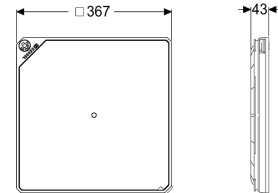

Cover plate surface water resistant, tileable

Article information

Item no.: 830052
 GTIN: 4026092077276
 Price group: 10

Description

Suitable for floor slab installation, including seal.

General characteristics

Colour:	stone grey
Material:	Polymer
ATEX:	no

Dimensions

Net weight:	1,59 kg
Gross weight:	1,7 kg
Packaging dimension:	length
Packaging dimension:	width
Packaging dimension:	height

Coverage features

Type:	surface water resistant
Surface:	tileable
Max. flooring height:	16 mm