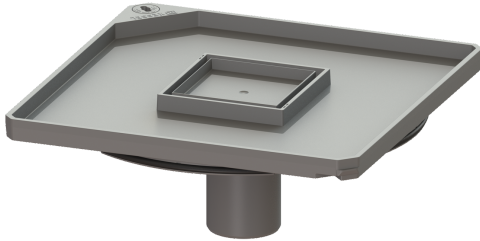

Cover plate 366 x 366 mm w. flat drain body, Multistop, tileable

Article information

Item no.: 830045
GTIN: 4026092090893
Price group: 30

Description

Cover plate including Multistop odour trap suitable for KESSEL System 330 and 400 upper sections, with flat drain body.

General characteristics

Colour:	stone grey
Material:	Polymer
Odour trap:	Multistop

Dimensions

Net weight:	0,9 kg
Gross weight:	0,9 kg
Packaging dimension:	length
Packaging dimension:	width
Packaging dimension:	height

Coverage features

Type:	with drain
Width of cover:	366 mm
Length of cover:	366 mm
Locking:	Lock & Lift
Max. flooring height:	18 mm