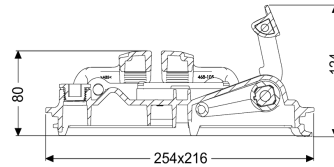

StaufixContr. lockable cover DN125-200

Article information

Item no.: 72225
GTIN: 4026092076958
Price group: 90

Description

General characteristics

Colour: black
Material: Polymer

Dimensions

Net weight: 1,06 kg
Gross weight: 1,23 kg
Packaging dimension: length
Packaging dimension: width
Packaging dimension: height