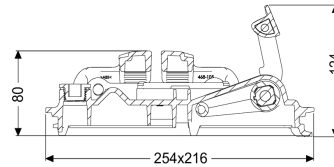

StaufixContr. lockable cover DN125-200

Article information

Item no.: 72225
GTIN: 4026092076958
Price group: 90

Description

General characteristics

Colour:	black
Material:	Polymer
ATEX:	no

Dimensions

Net weight:	1,06 kg
Gross weight:	1,23 kg
Packaging dimension:	length
Packaging dimension:	width
Packaging dimension:	height