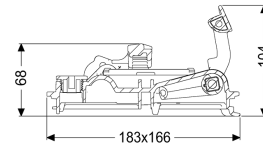

StaufixContr. lockable cover DN 90-100

Article information

Item no.: 72224
GTIN: 4026092076941
Price group: 90

Description

General characteristics

Colour:	black
Material:	Polymer
ATEX:	no

Dimensions

Net weight:	0,73 kg
Gross weight:	0,9 kg
Packaging dimension:	length
Packaging dimension:	width
Packaging dimension:	height