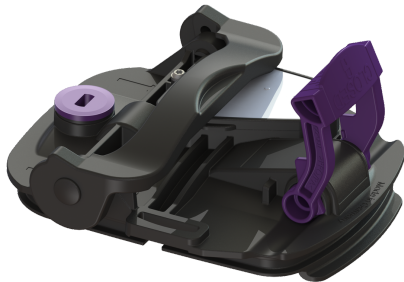

StaufixContr. lockable cover DN 90-100

Article information

Item no.: 72224
GTIN: 4026092076941
Price group: 90

Description

General characteristics

Colour:	black
Material:	Polymer
ATEX:	no

Dimensions

Net weight:	0,73 kg
Gross weight:	0,9 kg
Packaging dimension:	length
Packaging dimension:	width
Packaging dimension:	height