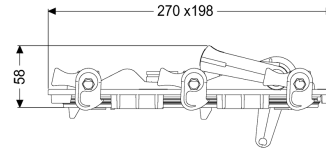

Lockable cover Staufix DN 125/150, with emergency closure

Article information

Item no.: 70262
 GTIN: 4026092028322
 Price group: 90

Description

Lockable cover Staufix DN 125/150, with emergency closure

Variant

Series: ab 04/2005
 Seal: yes

General characteristics

Colour: orange
 Material: Polymer
 Nominal size (DN): 125/150

Dimensions

Net weight: 0,63 kg
 Gross weight: 0,63 kg
 Packaging dimension: length
 Packaging dimension: width
 Packaging dimension: height