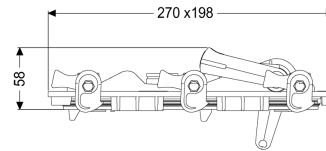

Lockable cover Staufix DN 125/150, with emergency closure

Article information

Item no.: 70262
 GTIN: 4026092028322
 Price group: 90

Description

Lockable cover Staufix DN 125/150, with emergency closure

Variant

Series: ab 04/2005
 Seal: yes

General characteristics

Colour: orange
 Material: Polymer
 Nominal size (DN): 125/150
 ATEX: no

Dimensions

Net weight: 0,63 kg
 Gross weight: 0,63 kg
 Packaging dimension: length
 Packaging dimension: width
 Packaging dimension: height