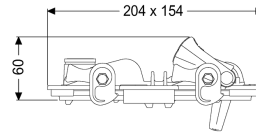

Lockable cover Staufix DN 100, with emergency closure

Article information

Item no.: 70261
GTIN: 4026092028315
Price group: 90

Description

Lockable cover Staufix DN 100, with emergency closure

Variant

Series: ab 04/2005
Seal: yes

General characteristics

Colour: black
Material: Polymer
Nominal size (DN): 100

Dimensions

Net weight: 0,33 kg
Gross weight: 0,33 kg
Packaging dimension: length
Packaging dimension: width
Packaging dimension: height

Coverage features

Cover locking: Quick-release closure