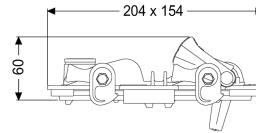

Lockable cover Staufix DN 100, with emergency closure

Article information

Item no.: 70261
GTIN: 4026092028315
Price group: 90

Description

Lockable cover Staufix DN 100, with emergency closure

Variant

Series: ab 04/2005
Seal: yes

General characteristics

Colour: black
Material: Polymer
Nominal size (DN): 100
ATEX: no

Dimensions

Net weight: 0,33 kg
Gross weight: 0,33 kg
Packaging dimension: length
Packaging dimension: width
Packaging dimension: height

Coverage features

Cover locking: Quick-release closure