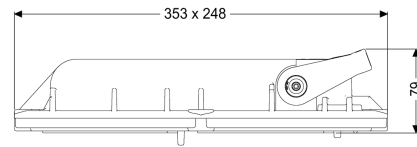

Lockable cover Staufix DN 200, screwable, with emergency closure

Article information

Item no.: 70203
GTIN: 4026092002209
Price group: 90

Description

Lockable cover with emergency closure and seal
(without screws)

Variant

Seal: yes

General characteristics

Colour: black
Material: Polymer
Nominal size (DN): 200

Dimensions

Net weight: 1,73 kg
Gross weight: 2 kg
Packaging dimension: length
Packaging dimension: width
Packaging dimension: height

Coverage features

Cover locking: screwed