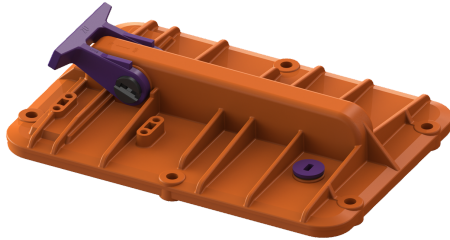

Lockable cover Staufix DN 200, screwable, with emergency closure

Article information

Item no.: 70203
 GTIN: 4026092002209
 Price group: 90

Description

Lockable cover with emergency closure and seal
 (without screws)

Variant

Seal: yes

General characteristics

Colour: black
 Material: Polymer
 Nominal size (DN): 200

Dimensions

Net weight: 1,73 kg
 Gross weight: 2 kg
 Packaging dimension: length
 Packaging dimension: width
 Packaging dimension: height

Coverage features

Cover locking: screwed