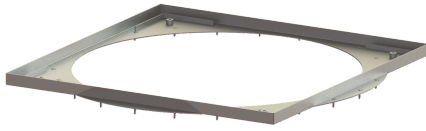

Cover plate Frame, K 3, 24 screws, seal

Article information

Item no.: 680656
GTIN: 4026092081488
Price group: 90

Description

Tileable cover plate incl. 24 screws and seal

General characteristics

Material: Stainless steel
ATEX: no

Dimensions

Net weight: 8,9 kg
Gross weight: 19,9 kg
Packaging dimension: length
Packaging dimension: width
Packaging dimension: height

Coverage features

Load class: K 3 (EN 1253-1)