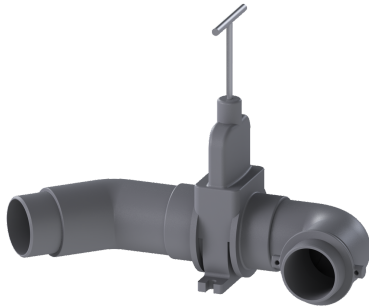

Pressure pipe with shut-off valve Right-hand version

Article information

Item no.: 680384
GTIN: 4026092069769
Price group: 90

Description

Pressure pipe with shut-off valve for Ecolift XL

General characteristics

Colour:	grey
Material:	Polymer
Nominal size (DN):	63

Dimensions

Net weight:	1,44 kg
Gross weight:	1,68 kg
Packaging dimension:	length
Packaging dimension:	width
Packaging dimension:	height