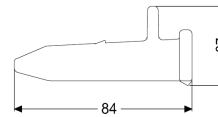

Connecting bolt set Set of 10

10X

Article information

Item no.: 680373
GTIN: 4026092069288
Price group: 90

Description

Connecting bolt for chamber module LW 1000

General characteristics

Colour:	black
Material:	Polymer
ATEX:	no

Dimensions

Net weight:	0,37 kg
Gross weight:	0,43 kg
Packaging dimension:	length
Packaging dimension:	width
Packaging dimension:	height