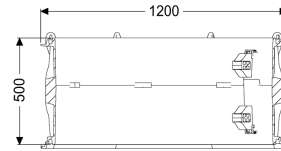

Intermediate section 500 mm, for chamber module LW 1000

Article information

Item no.: 680371
GTIN: 4026092069264
Price group: 90

Description

Intermediate section with access steps for chamber module LW1000

General characteristics

Colour:	black
Material:	Polymer
ATEX:	no

Dimensions

Net weight:	25,7 kg
Gross weight:	44,2 kg
Packaging dimension:	length
Packaging dimension:	width
Packaging dimension:	height