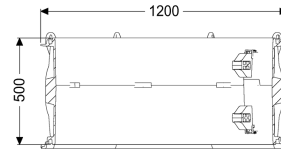

## Intermediate section 500 mm, for chamber module LW 1000

#### Dimensions

Net weight: 25,7 kg  
Gross weight: 44,2 kg  
Packaging dimension: length  
Packaging dimension: width  
Packaging dimension: height