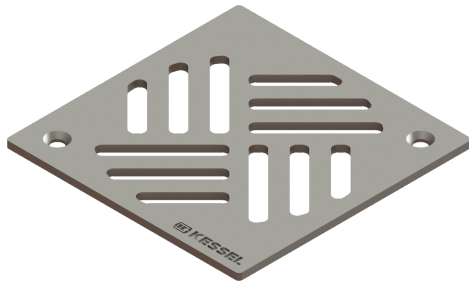

Slotted cover solid, screwed

Article information

Item no.: 680241
GTIN: 4026092067000
Price group: 10

Description

Slotted cover suitable for bathroom drains

General characteristics

ATEX: no

Dimensions

Net weight: 0,43 kg

Gross weight: 0,44 kg

Packaging dimension: length

Packaging dimension: width

Packaging dimension: height

Coverage features

Type of cover: Slotted cover

Cover material: Stainless steel 14301

Width of cover: 138 mm

Length of cover: 138 mm

Locking: screwed

Load class: L 15 (EN 1253-1)

Grating colour: silver

Cover

Grating colour: silver