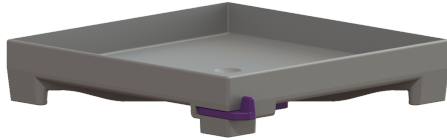

## Cover tileable, Lock & Lift, ABS

### Description

Tileable cover suitable for bathroom drains

#### Coverage features

Type of cover: tileable cover plate  
Cover material: ABS  
Colour of cover: silver grey  
Width of cover: 110 mm  
Length of cover: 110 mm  
Surface: tileable  
Locking: Lock & Lift