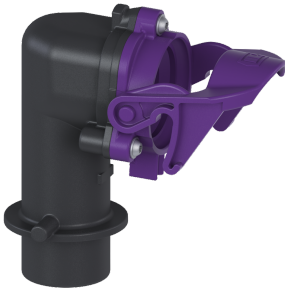

## Pressure pipe connection with backflow preventer

### Description

Pressure pipe connection on cover outlet side Pumpfix F incl. backflow preventer and one-handed closure

#### General characteristics

Colour: black  
Material: Polymer