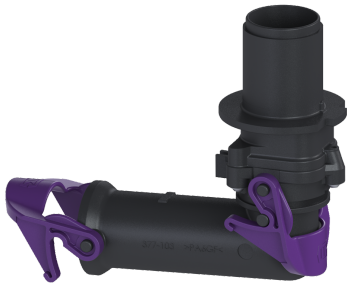

Pressure pipe connection Ecolift, installation with exposed pipe

Article information

Item no.: 680102
GTIN: 4026092062951
Price group: 90

Description

Pressure pipe connection for pump

General characteristics

Colour:	black
Material:	Polymer
Nominal size (DN):	32

Dimensions

Net weight:	0,22 kg
Gross weight:	0,42 kg
Packaging dimension:	length
Packaging dimension:	width
Packaging dimension:	height