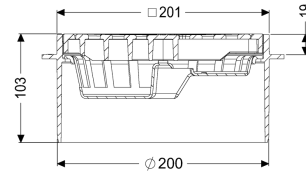

## Upper section Black slotted cover, 200 x 200 mm, K 3

#### Dimensions

Net weight: 0,73 kg  
 Gross weight: 0,93 kg  
 Height: 102 mm  
 Packaging dimension: length  
 Packaging dimension: width  
 Packaging dimension: height

#### Coverage features

Type of cover: Slotted cover  
 Cover material: ABS  
 Colour of cover: black  
 Load class: K 3 (EN 1253-1)  
 Rim width: 200 mm  
 Rim length: 200 mm  
 Shape of upper section: square  
 Upper section material: ABS