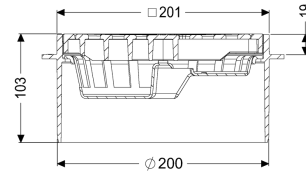

## Upper section Black slotted cover, 200 x 200 mm, K 3

#### Dimensions

Net weight: 0,73 kg  
 Gross weight: 0,93 kg  
 Height: 102 mm  
 Packaging dimension: length  
 Packaging dimension: width  
 Packaging dimension: height

#### Coverage features

Type of cover: Slotted cover  
 Cover material: ABS  
 Colour of cover: black  
 Load class: K 3 (EN 1253-1)  
 Rim width: 200 mm  
 Rim length: 200 mm

Shape of upper section:  
Upper section material: