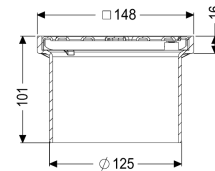

## Upper section Slot cover, 304 SST, 150 x 150 mm, K3

### Description

Used in combination with a drain body of the KESSEL modular system, the upper section is suitable for indoor point drainage.

Variant

System: 125

General characteristics

ATEX: no

Dimensions

Net weight: 0,49 kg

Gross weight: 0,56 kg

Height: 100 mm

Packaging dimension: length

Packaging dimension: width

Packaging dimension: height

Coverage features

Type of cover: Slotted cover

Cover material: Stainless steel 14301

Colour of cover: silver

Height of cover: 16 mm

Surface: Polished SST

Frame material: ABS

Locking: screwed

Load class:	K 3 (EN 1253-1)
Rim width:	150 mm
Rim length:	150 mm
Shape of upper section:	square
Upper section material:	ABS