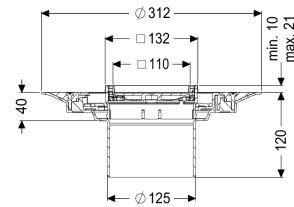

Variofix upper section tileable, 304 st., K 3

Article information

Item no.: 48906
GTIN: 4026092029756
Price group: 10

Advantages

- Different covers selectable
- Including waterproofing membrane

Description

Used in combination with a drain body of the KESSEL modular system, the upper section is suitable for indoor point drainage.

Variant

System:

Waterproofing layer on the upper section:

Water exposure class in accordance to DIN 18534-1 (up to and including):

Dimensions

Vertical adjustment:

Net weight:

Gross weight:

Diameter:

Type of height adjustability:

Height:

Packaging dimension:

Packaging dimension:

Packaging dimension:

125

Enclosed sealing collar to be glued (bd) according to DIN 18534

W3-I

10 - 21 mm

1,4 kg

1,62 kg

312 mm

vertically adjustable upper section

120 mm

length

width

height

Coverage features

Type of cover:

Cover material:

Colour of cover:

tileable cover plate

tileable

selectable