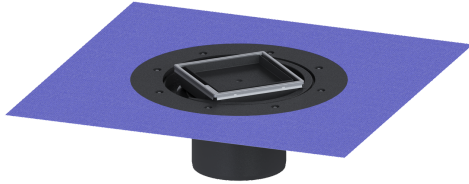

Variofix upper section tileable, 304 st., K 3

Article information

Item no.: 48906
 GTIN: 4026092029756
 Price group: 10

Advantages

- Different covers selectable
- Including waterproofing membrane

Description

Used in combination with a drain body of the KESSEL modular system, the upper section is suitable for indoor point drainage.

Variant

System:

Waterproofing layer on the upper section:

Water exposure class in accordance to DIN 18534-1 (up to and including):

312 mm

vertically adjustable upper section

120 mm

length

width

height

Coverage features

Type of cover:

Cover material:

Colour of cover:

tileable cover plate

tileable

selectable

Frame material:	Stainless steel 14301
Locking:	lockable
Load class:	K 3 (EN 1253-1)
Grating design:	optionally tileable
Rim width:	132 mm
Rim length:	132 mm
Upper section:	adjustable in three dimensions
Shape of upper section:	square
Upper section material:	ABS