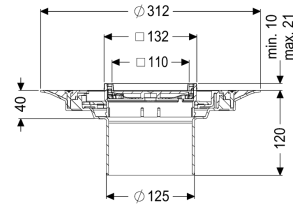

Variofix upper section tileable, 304 st., K 3

Article information

Item no.: 48906
GTIN: 4026092029756
Price group: 10

Advantages

- Different covers selectable
- Including waterproofing membrane

Description

Used in combination with a drain body of the KESSEL modular system, the upper section is suitable for indoor point drainage.

Variant

System:	125
Waterproofing layer on the upper section:	Enclosed sealing collar to be glued (bd) according to DIN 18534
Water exposure class in accordance to DIN 18534-1 (up to and including):	W3-I

General characteristics

ATEX:	no

Dimensions

Vertical adjustment:	10 - 21 mm
Net weight:	1,4 kg
Gross weight:	1,62 kg
Diameter:	312 mm
Type of height adjustability:	vertically adjustable upper section
Height:	120 mm
Packaging dimension:	length
Packaging dimension:	width
Packaging dimension:	height

Coverage features