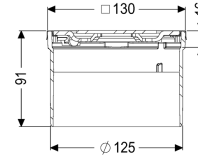

## Upper section Spot des cover, 304SST, Lock&Lift, K3

### Description

Used in combination with a drain body of the KESSEL modular system, the upper section is suitable for indoor point drainage.

Variant

System: 125

Dimensions

Net weight: 0,62 kg

Gross weight: 0,72 kg

Height: 90 mm

Packaging dimension: length

Packaging dimension: width

Packaging dimension: height

Coverage features

Type of cover: Design cover

Cover material: Stainless steel 14301

Colour of cover: silver

Height of cover: 16 mm

Surface: ground

Frame material: Stainless steel 14301

Locking: Lock & Lift

Load class: K 3 (EN 1253-1)

Grating design: Spot

Rim width: 132 mm

Rim length:	132 mm
Shape of upper section:	square
Upper section material:	ABS