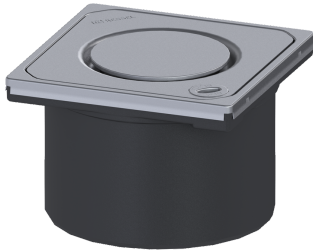

## Upper section Spot des cover, 304SST, Lock&Lift, K3

### Description

Used in combination with a drain body of the KESSEL modular system, the upper section is suitable for indoor point drainage.

Variant

System: 125

General characteristics

ATEX: no

Dimensions

Net weight: 0,62 kg

Gross weight: 0,72 kg

Height: 90 mm

Packaging dimension: length

Packaging dimension: width

Packaging dimension: height

Coverage features

Type of cover: Design cover

Cover material: Stainless steel 14301

Colour of cover: silver

Height of cover: 16 mm

Surface: ground

Frame material: Stainless steel 14301

Locking: Lock & Lift

Load class:	K 3 (EN 1253-1)
Grating design:	Spot
Rim width:	132 mm
Rim length:	132 mm
Shape of upper section:	square
Upper section material:	ABS