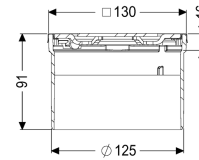

## Upper section Spot des cover, 304SST, Lock&Lift, K3

### Description

Used in combination with a drain body of the KESSEL modular system, the upper section is suitable for indoor point drainage.

Variant

System: 125

General characteristics

ATEX: no

Dimensions

Net weight: 0,62 kg

Gross weight: 0,72 kg

Height: 90 mm

Packaging dimension: length

Packaging dimension: width

Packaging dimension: height

Coverage features

Type of cover: Design cover

Cover material: Stainless steel 14301

Colour of cover: silver

Height of cover: 16 mm

Surface: ground

Frame material: Stainless steel 14301

Locking: Lock & Lift

Load class:	K 3 (EN 1253-1)
Grating design:	Spot
Rim width:	132 mm
Rim length:	132 mm
Shape of upper section:	square
Upper section material:	ABS