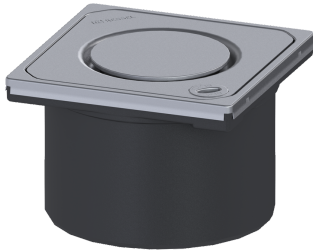

## Upper section Spot des cover, 304SST, Lock&Lift, K3

### Description

Used in combination with a drain body of the KESSEL modular system, the upper section is suitable for indoor point drainage.

Variant

System: 125

Dimensions

Net weight: 0,62 kg

Gross weight: 0,72 kg

Height: 90 mm

Packaging dimension: length

Packaging dimension: width

Packaging dimension: height

Coverage features

Type of cover: Design cover

Cover material: Stainless steel 14301

Colour of cover: silver

Height of cover: 16 mm

Surface: ground

Frame material: Stainless steel 14301

Locking: Lock & Lift

Load class: K 3 (EN 1253-1)

Grating design: Spot

Rim width: 132 mm

Rim length:	132 mm
Shape of upper section:	square
Upper section material:	ABS