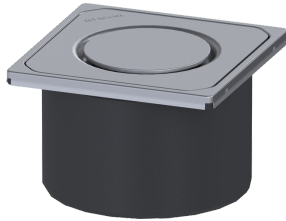

## Upper section Spot design cover, 304 SST, K 3

### Description

Used in combination with a drain body of the KESSEL modular system, the upper section is suitable for indoor point drainage.

Variant

System: 125

Dimensions

Net weight: 0,66 kg

Gross weight: 0,86 kg

Height: 90 mm

Packaging dimension: length

Packaging dimension: width

Packaging dimension: height

Coverage features

Type of cover: Design cover

Cover material: Stainless steel 14301

Colour of cover: silver

Height of cover: 16 mm

Frame material: Stainless steel 14301

Locking: placed

Load class: K 3 (EN 1253-1)

Grating design: Spot

Rim width: 132 mm

Rim length: 132 mm

Upper section material: