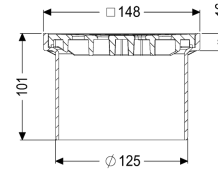

Upper section Black slotted cover , 150 x 150 mm, K 3

Article information

Item no.: 48193
 GTIN: 4026092034231
 Price group: 10

Advantages

- Multiple combinations with suitable drain bodies

Description

Used in combination with a drain body of the KESSEL modular system, the upper section is suitable for indoor point drainage.

Variant

System: 125

General characteristics

ATEX: no

Dimensions

Net weight: 0,34 kg

Gross weight: 0,38 kg

Height: 100 mm

Packaging dimension: length

Packaging dimension: width

Packaging dimension: height

Coverage features

Type of cover: Slotted cover

Cover material: ABS

Colour of cover: black

Height of cover: 16 mm

Frame material: ABS

Locking: placed

Load class: K 3 (EN 1253-1)

Grating design:	Kessel
Rim width:	150 mm
Rim length:	150 mm
Shape of upper section:	square
Upper section material:	ABS