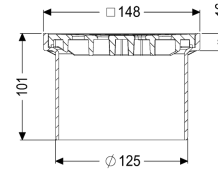

## Upper section Black slotted cover , 150 x 150 mm, K 3

### Description

Used in combination with a drain body of the KESSEL modular system, the upper section is suitable for indoor point drainage.

Variant

System: 125

Dimensions

Net weight: 0,34 kg  
 Gross weight: 0,38 kg  
 Height: 100 mm  
 Packaging dimension: length  
 Packaging dimension: width  
 Packaging dimension: height

Coverage features

Type of cover: Slotted cover  
 Cover material: ABS  
 Colour of cover: black  
 Height of cover: 16 mm  
 Frame material: ABS  
 Locking: placed  
 Load class: K 3 (EN 1253-1)  
 Grating design: Kessel  
 Rim width: 150 mm  
 Rim length: 150 mm

Shape of upper section:  
Upper section material:

square  
ABS