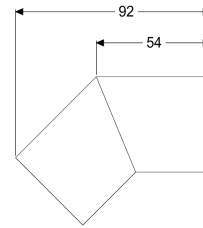

## Connecting piece, 45 degree for Linearis Infinity, Copper, brushed

#### Dimensions

Net weight: 0,13 kg  
Gross weight: 0,14 kg  
Packaging dimension: length  
Packaging dimension: width  
Packaging dimension: height