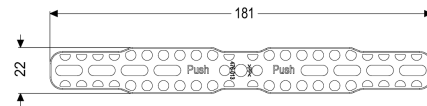

Hair filter for Linearis Infinity shower channel

Article information

Item no.: 45102
 GTIN: 4026092094792
 Price group: 10

Description

Hair filter suitable for Linearis Infinity shower channels. Enables easy cleaning and prevents blockaging

General characteristics

Material: Polymer

Dimensions

Gross weight: 0,01 kg
 Packaging dimension: length
 Packaging dimension: width
 Packaging dimension: height