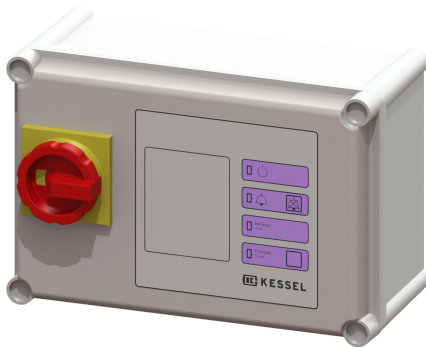

Comfort control unit 400V, Aqualift Mono, 6.3-10.0 A

Article information

Item no.: 28781
 GTIN: 4026092058732
 Price group: 20

Advantages

- Self-diagnosis system (SDS)
- Potential-free contact for faults/warnings
- Reminder for when maintenance is due

Description

Comfort control unit suitable for 400V single stations. User-friendly menu navigation in multi-line display. With self-diagnosis system (SDS) and reminder when maintenance is due. Display of the current measured values. Easy setting of the function-relevant parameters, operating hours counter. Optional forwarding of alarm and collective fault messages via GSM interface.

Variant

Series: ab 03/2010
 Type of system: Single unit

General characteristics

Colour: grey
 System type: Mono
 ATEX: no

Dimensions

Net weight: 3,17 kg
 Gross weight: 3,83 kg
 Packaging dimension: length
 Packaging dimension: width
 Packaging dimension: height

Pumping device

Rated current: 6,3 - 10 A

Control

Control unit: Comfort
 Motor protection switch: yes
 Protection class control unit: IP 54
 Potential-free contact: yes
 GSM interface: yes

USB interface:	no
Log book function:	yes
Multi-line display:	yes
Battery buffering:	yes
Self-diagnosis system (SDS):	yes