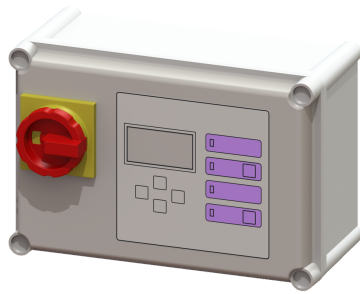

Comfort control unit 400V, Aqualift Mono, 4.0-6.3 A

Article information

Item no.: 28756
 GTIN: 4026092055014
 Price group: 20

Advantages

- Self-diagnosis system (SDS)
- Potential-free contact for faults/warnings
- Reminder for when maintenance is due

Description

Comfort control unit suitable for 400V single stations. User-friendly menu navigation in multi-line display. With self-diagnosis system (SDS) and reminder when maintenance is due. Display of the current measured values. Easy setting of the function-relevant parameters, operating hours counter. Optional forwarding of alarm and collective fault messages via GSM interface.

Variant

Series: ab 03/2010
 Type of system: Single unit

General characteristics

Colour: grey
 System type: Mono
 ATEX: no

Dimensions

Net weight: 2,47 kg
 Gross weight: 3,19 kg
 Packaging dimension: length
 Packaging dimension: width
 Packaging dimension: height

Pumping device

Rated current: 4 - 6,3 A

Control

Control unit: Comfort
 Motor protection switch: yes
 Protection class control unit: IP 54
 Potential-free contact: yes
 GSM interface: yes

USB interface:	no
Log book function:	yes
Multi-line display:	yes
Battery buffering:	yes
Self-diagnosis system (SDS):	yes