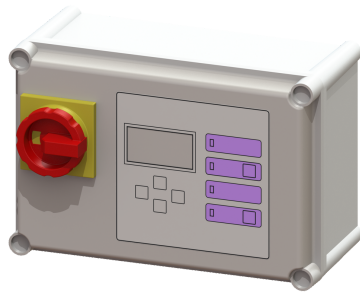

Comfort control unit 400V, Aqualift Mono, 2.5-4.0 A

Article information

Item no.: 28755
 GTIN: 4026092055007
 Price group: 20

Advantages

- Self-diagnosis system (SDS)
- Potential-free contact for faults/warnings
- Reminder for when maintenance is due

Description

Comfort control unit suitable for 400V single stations. User-friendly menu navigation in multi-line display. With self-diagnosis system (SDS) and reminder when maintenance is due. Display of the current measured values. Easy setting of the function-related parameters, operating hours counter. Optional forwarding of alarm and collective fault messages via GSM interface.

Variant

Series: ab 03/2010
 Type of system: Single unit

General characteristics

Colour: grey
 System type: Mono
 ATEX: no

Dimensions

Net weight: 2,47 kg
 Gross weight: 3,19 kg
 Packaging dimension: length
 Packaging dimension: width
 Packaging dimension: height

Pumping device

Rated current: 2,5 - 4 A

Control

Control unit: Comfort
 Motor protection switch: yes
 Protection class control unit: IP 54
 Potential-free contact: yes
 GSM interface: yes

USB interface:	no
Log book function:	yes
Multi-line display:	yes
Battery buffering:	yes
Self-diagnosis system (SDS):	yes