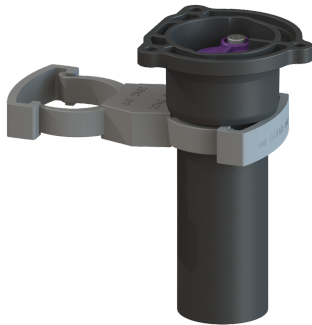

Splash guard set for optical probe

Article information

Item no.: 28706
GTIN: 4026092068953
Price group: 90

Description

Splash guard set for Ecolift XL and Aqualift F Compact

General characteristics

Colour:	black
Material:	Polymer
ATEX:	no

Dimensions

Net weight:	1,57 kg
Gross weight:	1,63 kg
Packaging dimension:	length
Packaging dimension:	width
Packaging dimension:	height