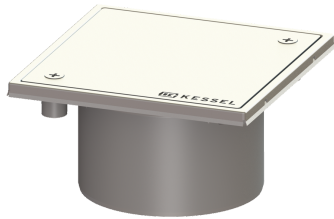

## Upper section with cover plate 150x150mm

### Article information

Item no.: 27196G  
 GTIN: 4026092054963  
 Price group: 70

### Description

Variant	
System:	100
Dimensions	
Net weight:	0,72 kg
Gross weight:	0,79 kg
Height:	93 mm
Packaging dimension:	length
Packaging dimension:	width
Packaging dimension:	height
Coverage features	
Type of cover:	closed cover plate
Cover material:	Stainless steel 14301
Colour of cover:	silver
Height of cover:	17 mm
Surface:	Polished SST
Frame material:	Stainless steel 14301
Locking:	screwed
Load class:	L 15 (EN 1253-1)
Rim width:	150 mm
Rim length:	150 mm
Shape of upper section:	square
Upper section material:	ABS