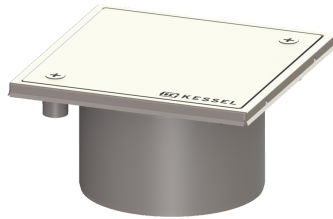

## Upper section with cover plate 150x150mm

### Article information

Item no.: 27196G  
 GTIN: 4026092054963  
 Price group: 70

### Description

Variant	
System:	100
General characteristics	
ATEX:	no
Dimensions	
Net weight:	0,72 kg
Gross weight:	0,79 kg
Height:	93 mm
Packaging dimension:	length
Packaging dimension:	width
Packaging dimension:	height
Coverage features	
Type of cover:	closed cover plate
Cover material:	Stainless steel 14301
Colour of cover:	silver
Height of cover:	17 mm
Surface:	Polished SST
Frame material:	Stainless steel 14301
Locking:	screwed
Load class:	L 15 (EN 1253-1)
Rim width:	150 mm
Rim length:	150 mm
Shape of upper section:	square
Upper section material:	ABS