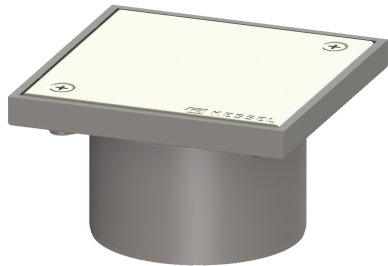

## Upper section with cover plate 150x150mm

### Article information

Item no.: 27191G  
 GTIN: 4026092054932  
 Price group: 10

### Description

Variant	
System:	100
Dimensions	
Net weight:	0,45 kg
Gross weight:	0,45 kg
Height:	93 mm
Packaging dimension:	length
Packaging dimension:	width
Packaging dimension:	height
Coverage features	
Type of cover:	closed cover plate
Cover material:	Stainless steel 14301
Colour of cover:	silver
Height of cover:	17 mm
Surface:	Polished SST
Frame material:	ABS
Locking:	screwed
Load class:	K 3 (EN 1253-1)
Rim width:	150 mm
Rim length:	150 mm
Shape of upper section:	square
Upper section material:	ABS