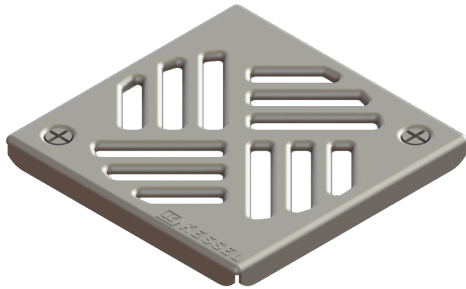

## Slotted cover 138x138 mm, screwed

### Description

Slotted cover suitable for bathroom drains

#### General characteristics

Material: Stainless steel 14301

#### Coverage features

Type of cover: Slotted cover

Cover material: Stainless steel 14301

Width of cover: 138 mm

Length of cover: 138 mm

Locking: screwed

Load class: K 3 (EN 1253-1)

Grating colour: silver