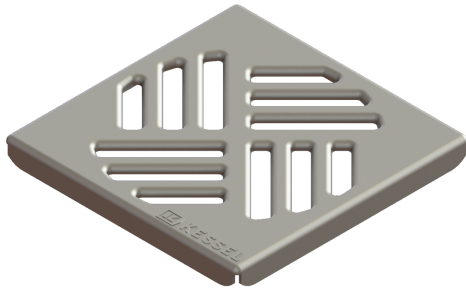

Slotted cover 138x138 mm, SST

Article information

Item no.: 27154
 GTIN: 4026092000229
 Price group: 10

Description

Slotted cover suitable for bathroom drains

General characteristics

Material: Stainless steel 14301

Dimensions

Net weight: 0,18 kg
 Gross weight: 0,2 kg
 Packaging dimension: length
 Packaging dimension: width
 Packaging dimension: height

Coverage features

Type of cover: Slotted cover
 Cover material: Stainless steel 14301
 Width of cover: 138 mm
 Length of cover: 138 mm
 Locking: unlocked
 Load class: K 3 (EN 1253-1)
 Grating colour: silver

Cover

Grating colour: silver